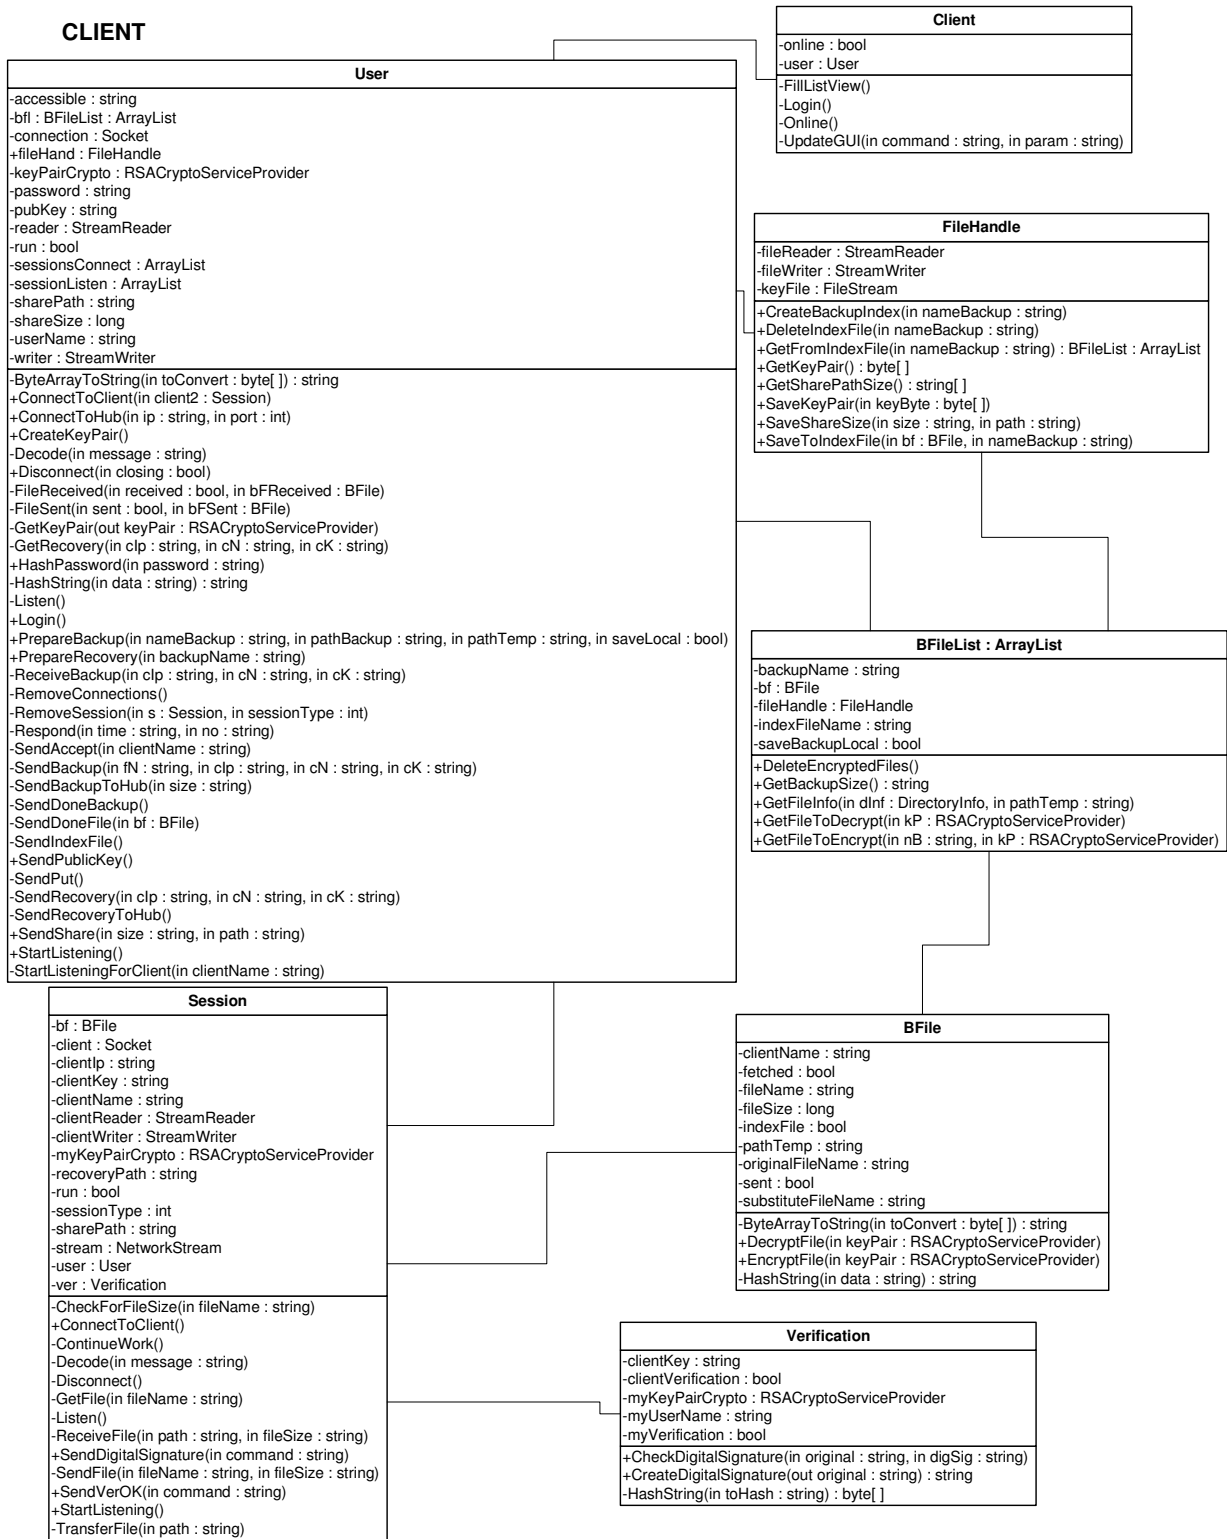

HUB

CLIENT

Database design

Users		
PK	<u>uid</u>	COUNTER
	userName	TEXT(50)
	pass	TEXT(50)
	ip	TEXT(50)
	pubkey	TEXT(500)
	share	LONG
	accessible	LONG
	available	LONG
	locked	BIT
	filename	TEXT(50)
	destination	INTEGER

Files		
PK,FK1	<u>uid</u>	LONG
PK	<u>filename</u>	TEXT(50)
PK	<u>destination</u>	INTEGER
	size	LONG
	done	BIT

Blocked		
PK	<u>ip</u>	TEXT(50)
	blocked	DATETIME