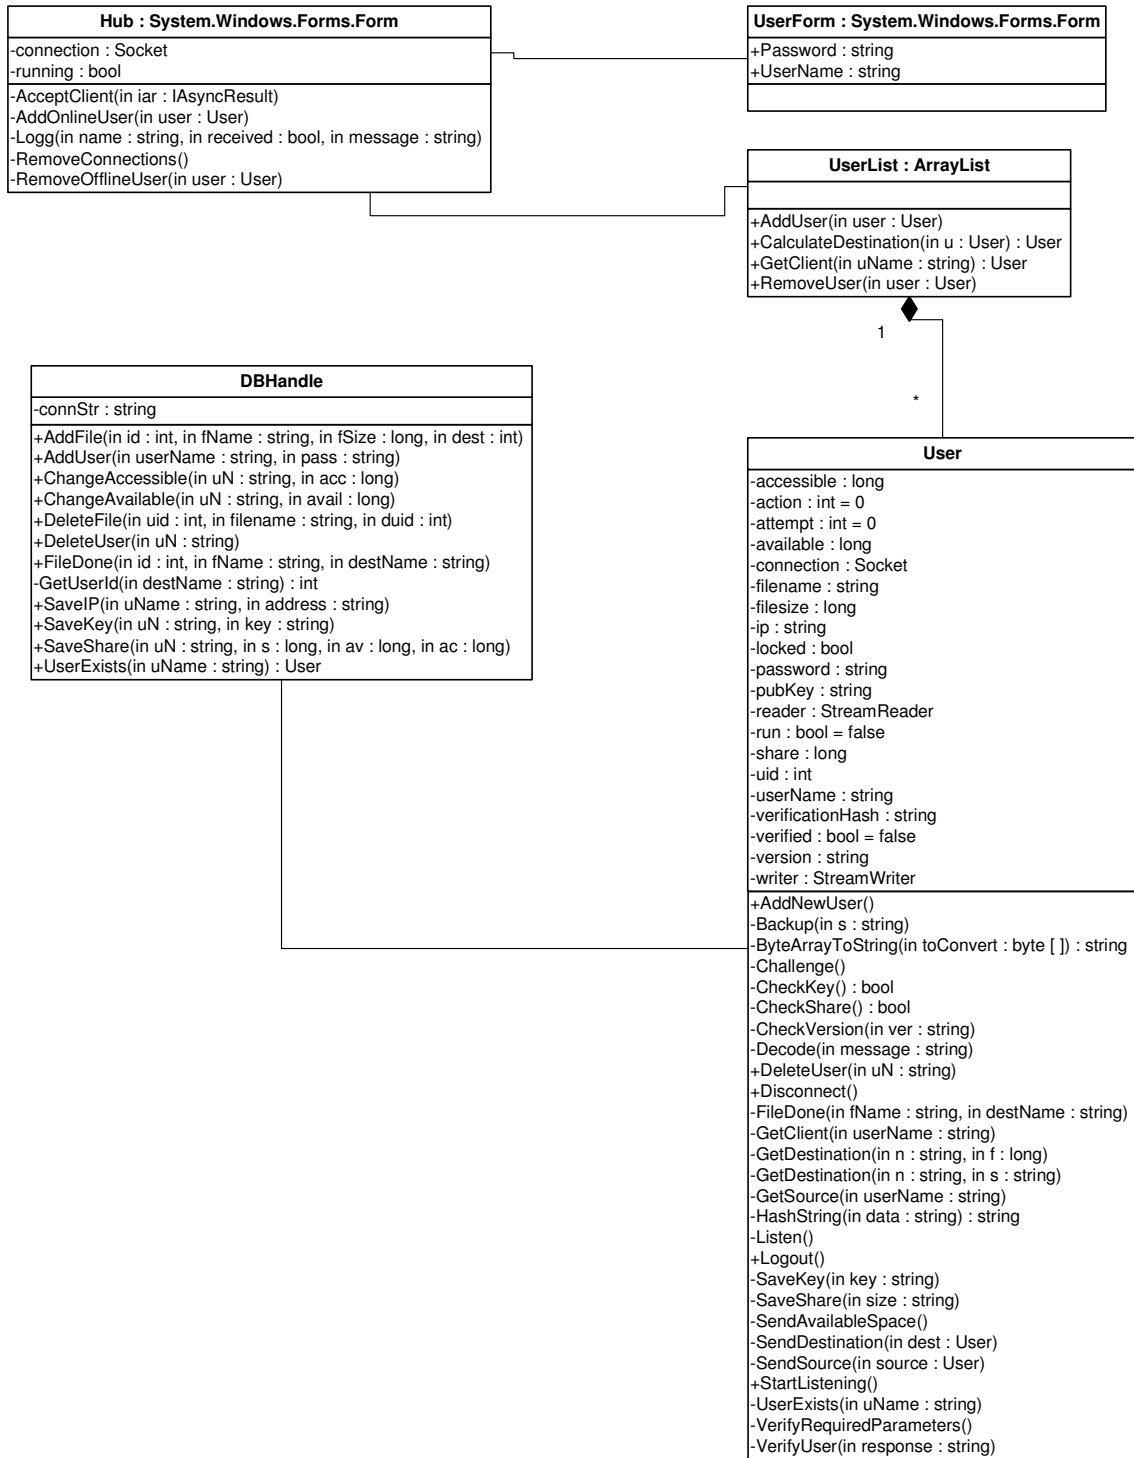

HUB

CLIENT

Database design

Users		
PK	<u>uid</u>	COUNTER
	userName	TEXT(50)
	pass	TEXT(50)
	ip	TEXT(50)
	pubkey	TEXT(500)
	share	LONG
	accessible	LONG
	available	LONG
	locked	BIT
	filename	TEXT(50)
	destination	INTEGER

Files		
PK,FK1	<u>uid</u>	LONG
PK	<u>filename</u>	TEXT(50)
PK	<u>destination</u>	INTEGER
	size	LONG
	done	BIT

Blocked		
PK	<u>ip</u>	TEXT(50)
	blocked	DATETIME